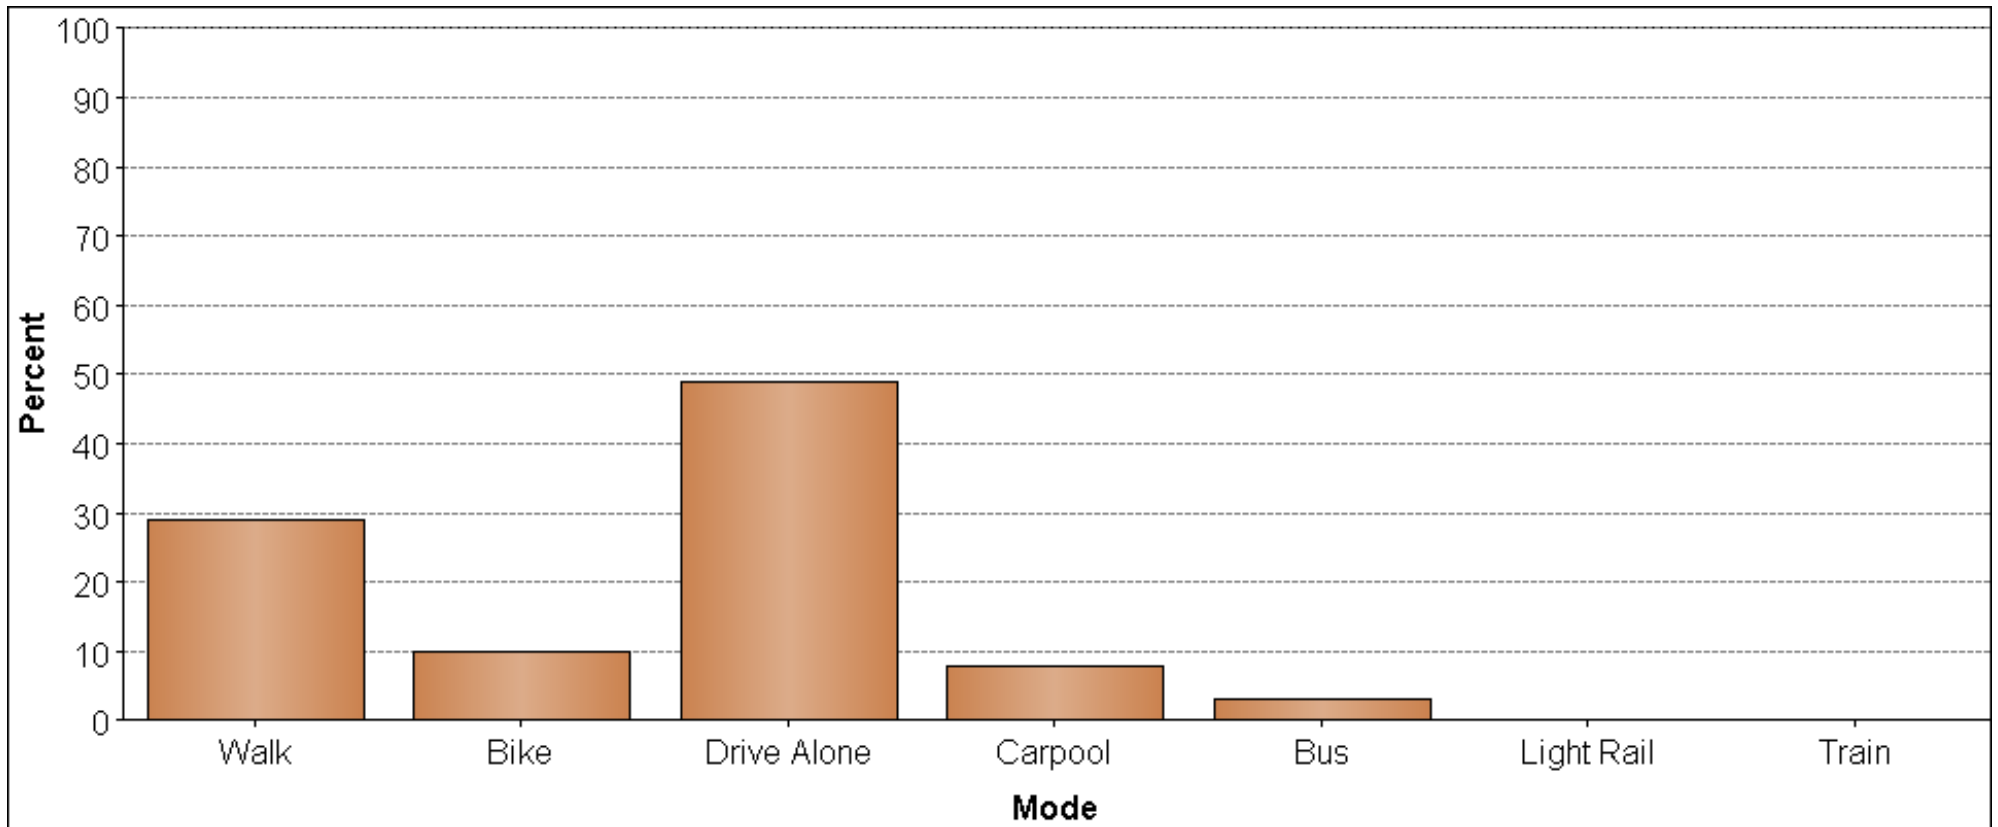

Type of Trip (5/17/06, Yuba City)

By Percentage	Walk	Bike	Drive alone	Carpool	Bus	Light rail	Train
Shorter Distance:	29%	10%	49%	8%	3%	0%	0%
Medium Distance:	3%	3%	78%	11%	5%	0%	0%
Longer Distance:	0%	2%	75%	18%	4%	2%	0%

By Quantity	Walk	Bike	Drive alone	Carpool	Bus	Light rail	Train
Shorter Distance:	28	10	47	8	3	0	0
Medium Distance:	2	2	51	7	3	0	0
Longer Distance:	0	1	42	10	2	1	0

Graph: Shorter Distance

Graph: Medium Distance

Graph: Longer Distance

Graph: Type of Trip, All Distances