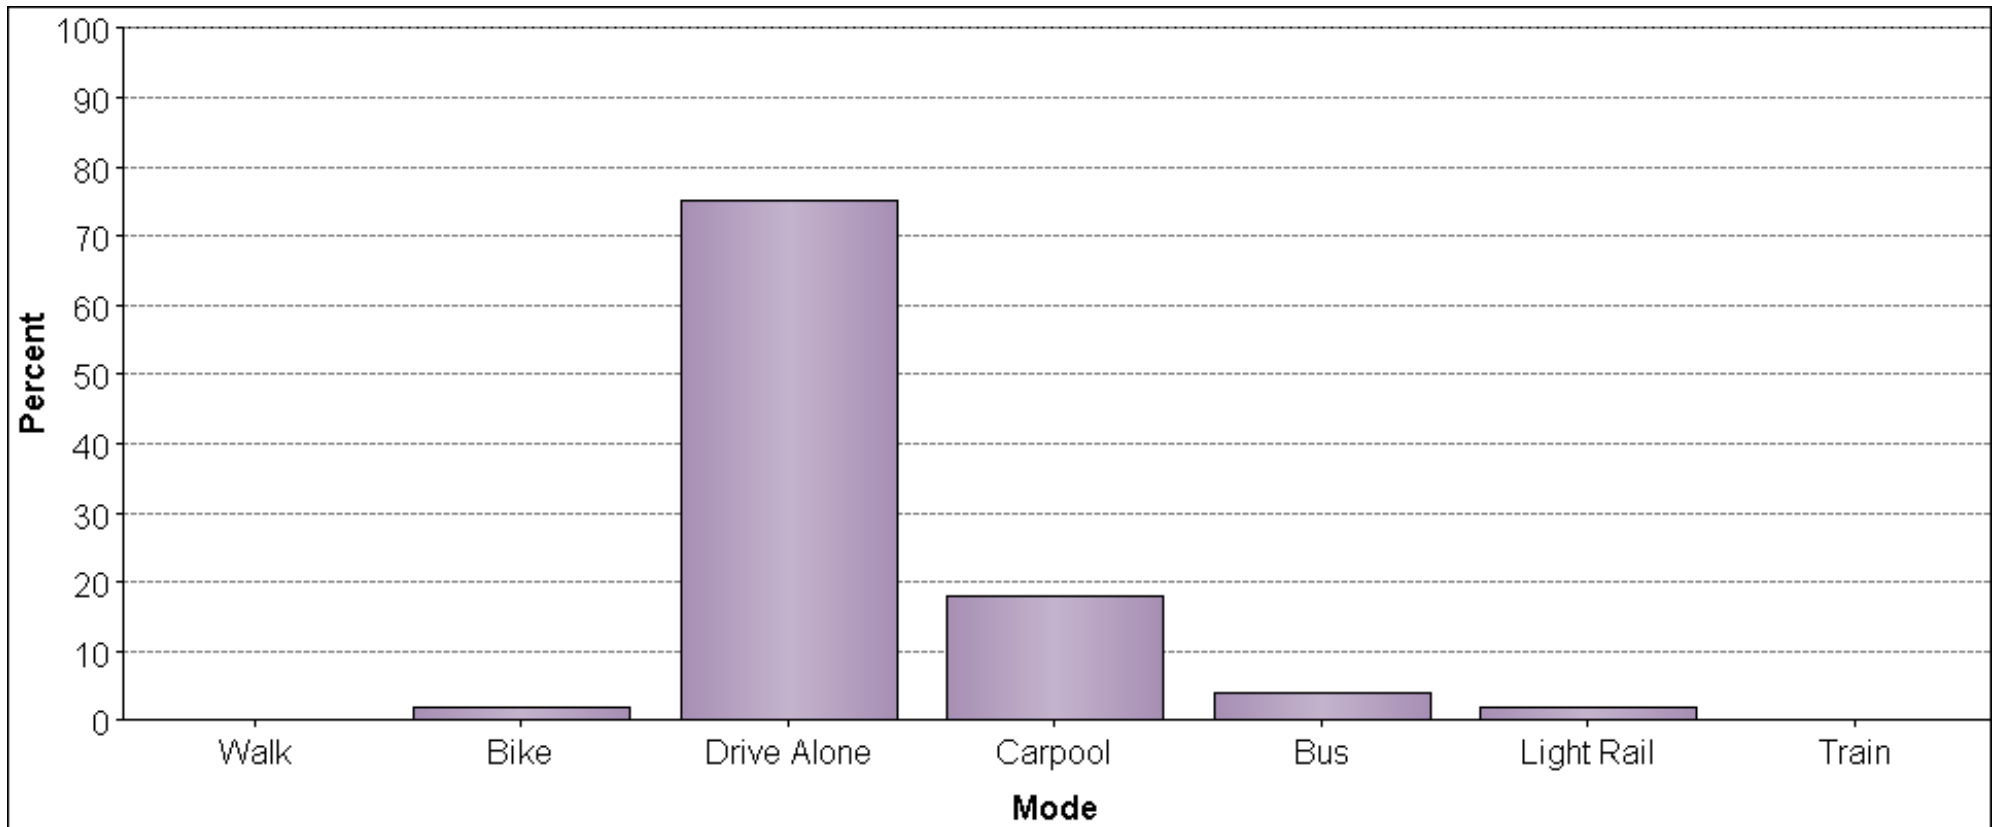

By Quantity	Walk	Bike	Drive alone	Carpool	Bus	Light rail	Train
Shorter Distance:	28	10	47	8	3	0	0
Medium Distance:	2	2	51	7	3	0	0
Longer Distance:	0	1	42	10	2	1	0

Graph: Shorter Distance

Graph: Medium Distance

Graph: Longer Distance

Graph: Type of Trip, All Distances