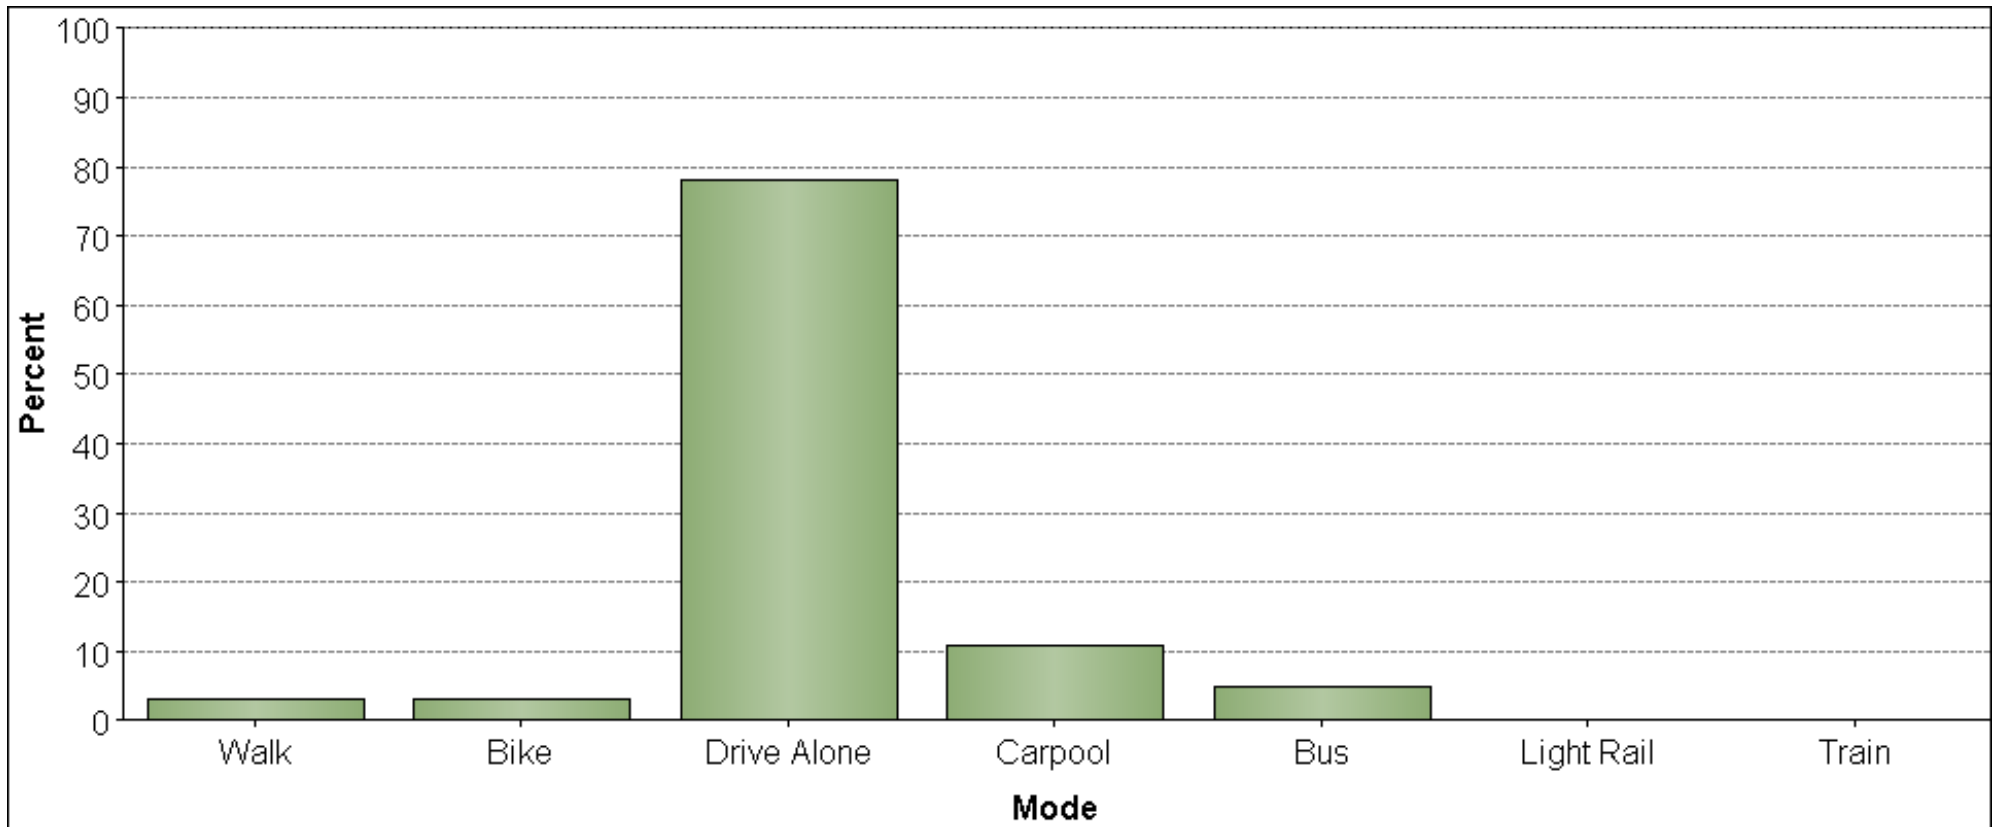

Type of Trip (5/17/06, Yuba City)

By Percentage	Walk	Bike	Drive alone	Carpool	Bus	Light rail	Train
Shorter Distance:	29%	10%	49%	8%	3%	0%	0%
Medium Distance:	3%	3%	78%	11%	5%	0%	0%
Longer Distance:	0%	2%	75%	18%	4%	2%	0%

By Quantity	Walk	Bike	Drive alone	Carpool	Bus	Light rail	Train
Shorter Distance:	28	10	47	8	3	0	0
Medium Distance:	2	2	51	7	3	0	0
Longer Distance:	0	1	42	10	2	1	0

Graph: Shorter Distance

Graph: Medium Distance

Graph: Longer Distance

Graph: Type of Trip, All Distances