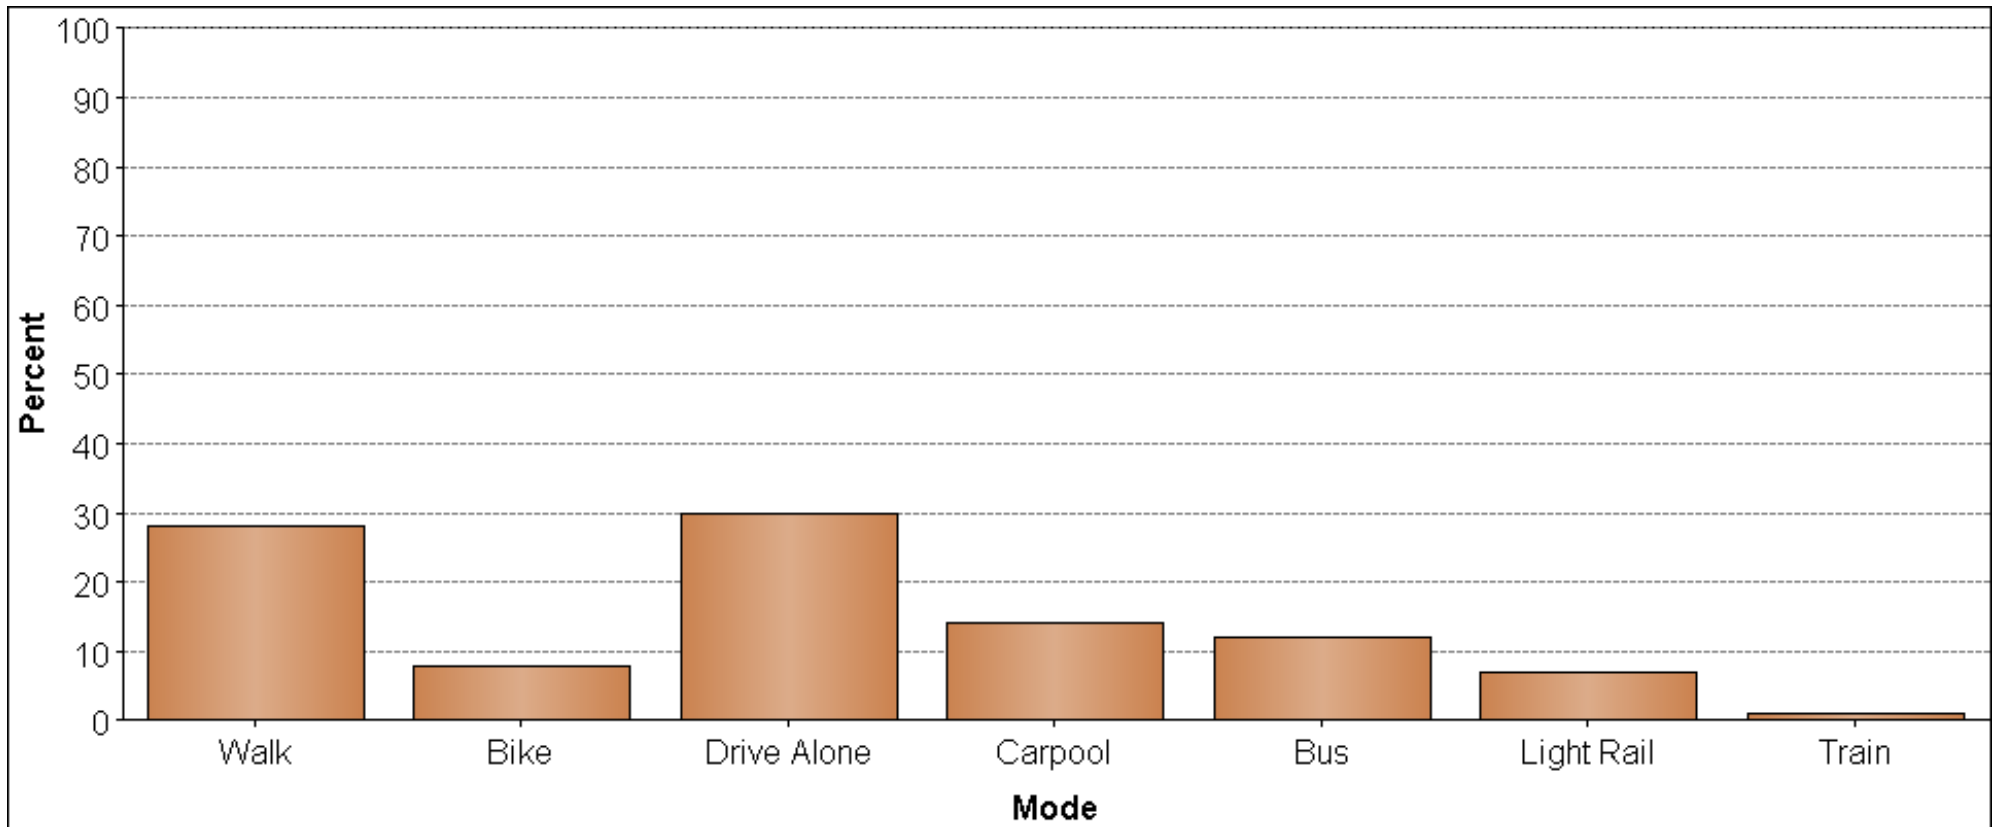

Type of Trip (4/5/06, Arden Arcade/Carmichael)

By Percentage	Walk	Bike	Drive alone	Carpool	Bus	Light rail	Train
Shorter Distance:	28%	8%	30%	14%	12%	7%	1%
Medium Distance:	8%	2%	42%	21%	15%	11%	0%
Longer Distance:	1%	1%	46%	28%	13%	10%	0%

By Quantity	Walk	Bike	Drive alone	Carpool	Bus	Light rail	Train
Shorter Distance:	48	14	51	24	21	12	1
Medium Distance:	10	3	53	26	19	14	0
Longer Distance:	1	1	49	30	14	11	0

Graph: Shorter Distance

Graph: Medium Distance

Graph: Longer Distance

Graph: Type of Trip, All Distances