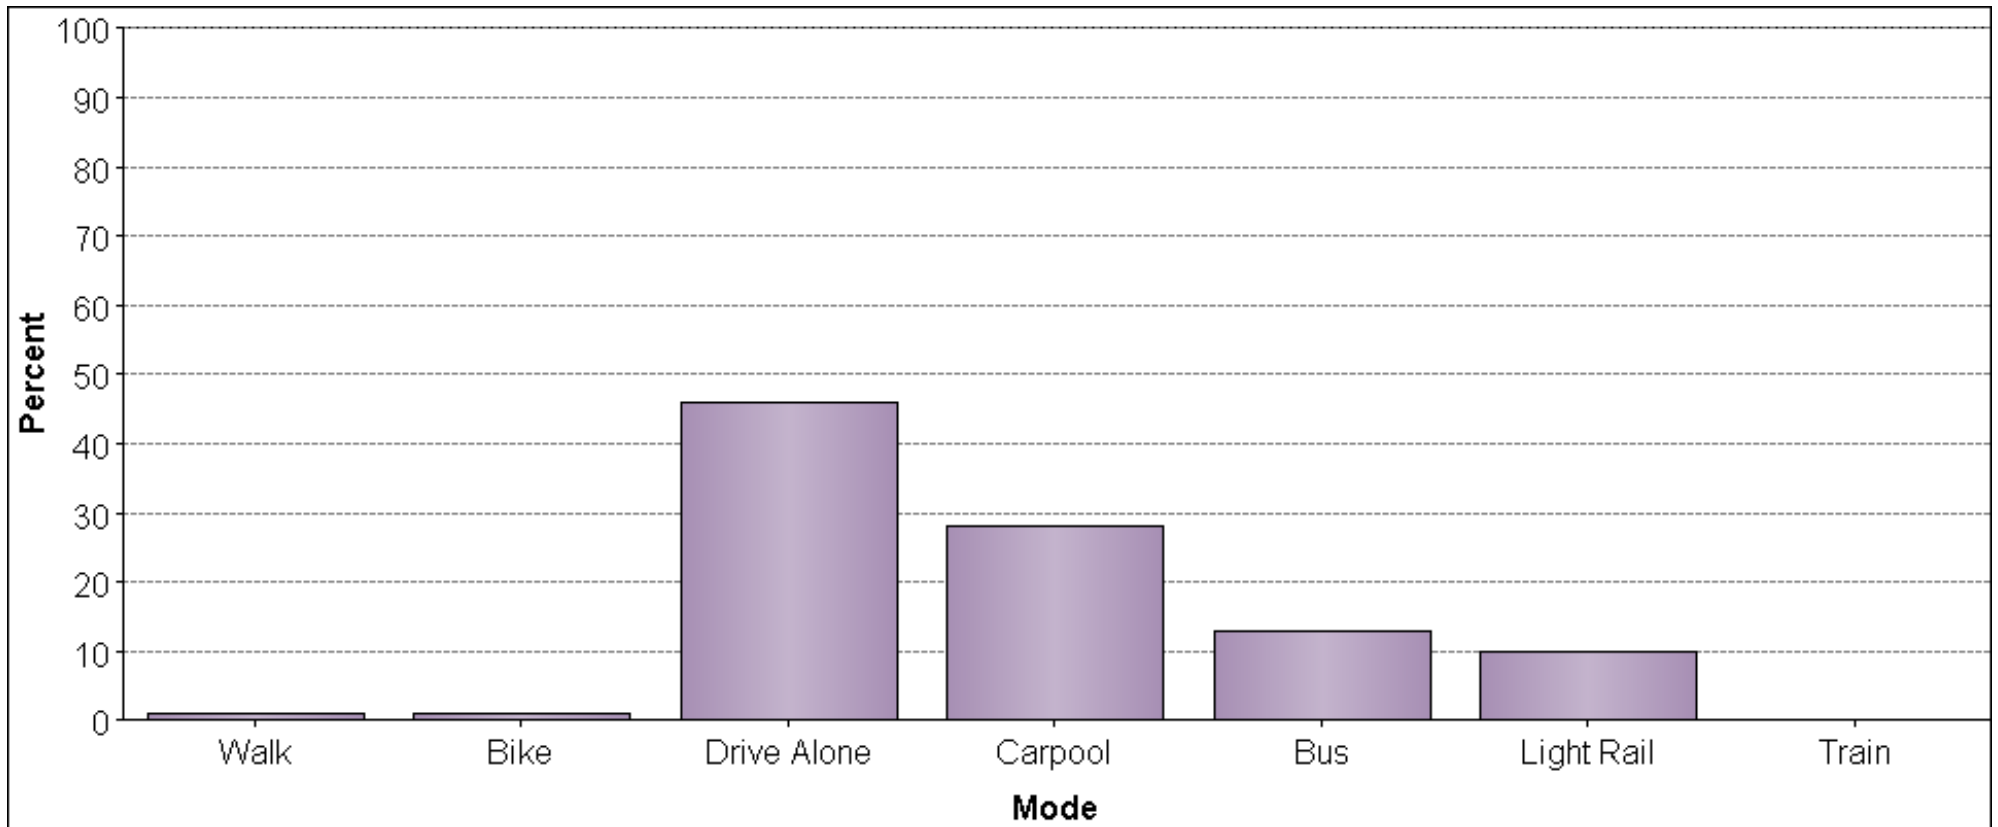

Type of Trip (4/5/06, Arden Arcade/Carmichael)

By Percentage	Walk	Bike	Drive alone	Carpool	Bus	Light rail	Train
Shorter Distance:	28%	8%	30%	14%	12%	7%	1%
Medium Distance:	8%	2%	42%	21%	15%	11%	0%
Longer Distance:	1%	1%	46%	28%	13%	10%	0%

By Quantity	Walk	Bike	Drive alone	Carpool	Bus	Light rail	Train
Shorter Distance:	48	14	51	24	21	12	1
Medium Distance:	10	3	53	26	19	14	0
Longer Distance:	1	1	49	30	14	11	0

Graph: Shorter Distance

Graph: Medium Distance

Graph: Longer Distance

Graph: Type of Trip, All Distances