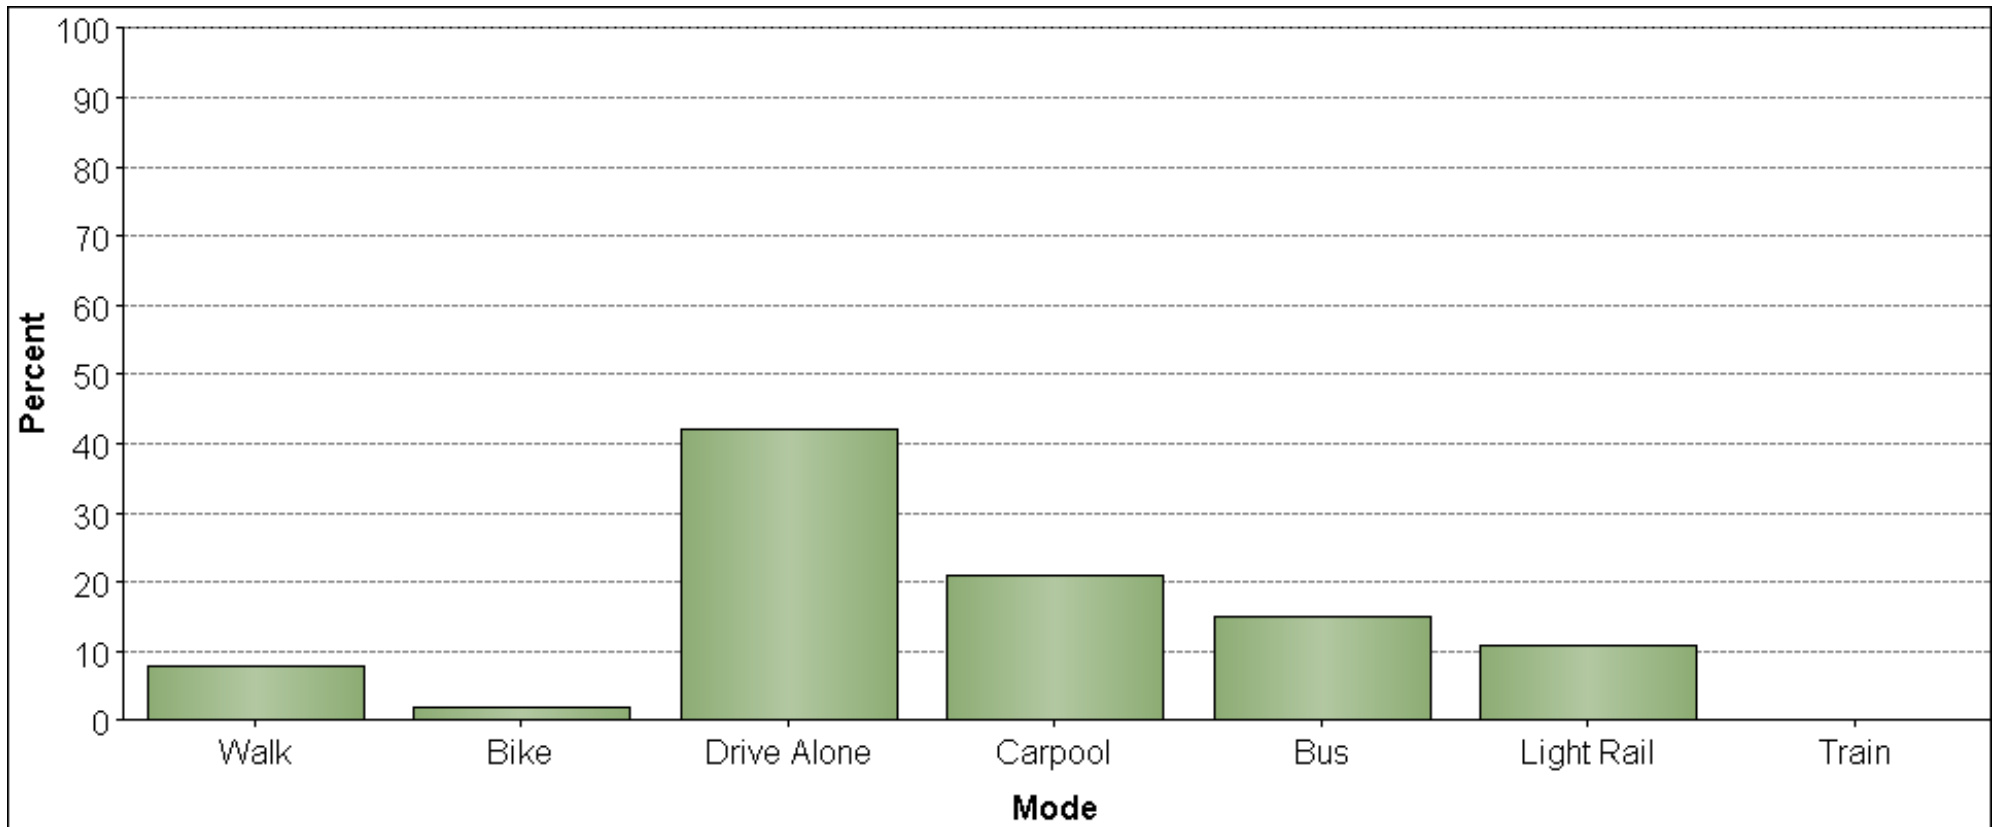

Type of Trip (4/5/06, Arden Arcade/Carmichael)

By Percentage	Walk	Bike	Drive alone	Carpool	Bus	Light rail	Train
Shorter Distance:	28%	8%	30%	14%	12%	7%	1%
Medium Distance:	8%	2%	42%	21%	15%	11%	0%
Longer Distance:	1%	1%	46%	28%	13%	10%	0%

By Quantity	Walk	Bike	Drive alone	Carpool	Bus	Light rail	Train
Shorter Distance:	48	14	51	24	21	12	1
Medium Distance:	10	3	53	26	19	14	0
Longer Distance:	1	1	49	30	14	11	0

Graph: Shorter Distance

Graph: Medium Distance

Graph: Longer Distance

Graph: Type of Trip, All Distances