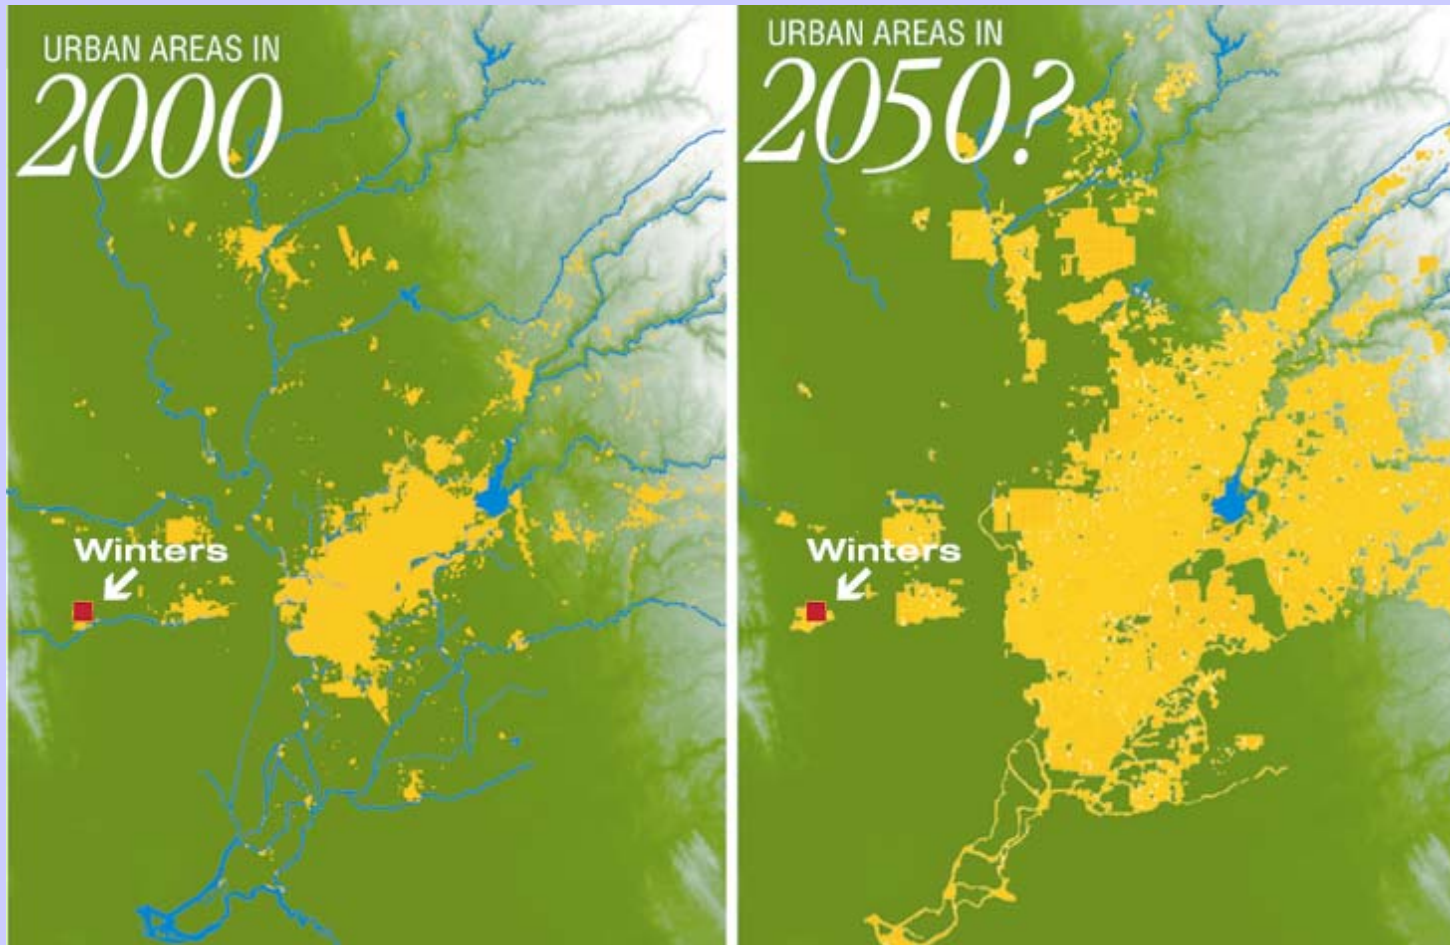

City of Winters Neighborhood Workshop

Blueprint Project

- Regional land use-transportation options for next 50 years
- Neighborhood workshops provide “reality check”— we want your opinions!
- Results will influence county-wide options (public workshops this fall/winter – Yolo Co. Oct. 27th)
- Results will also influence regional options
 - Regional conference: April 30, 2004
 - Region workshops (winter, 2004)
 - Electronic town hall

Need to plan both the regional and neighborhood levels