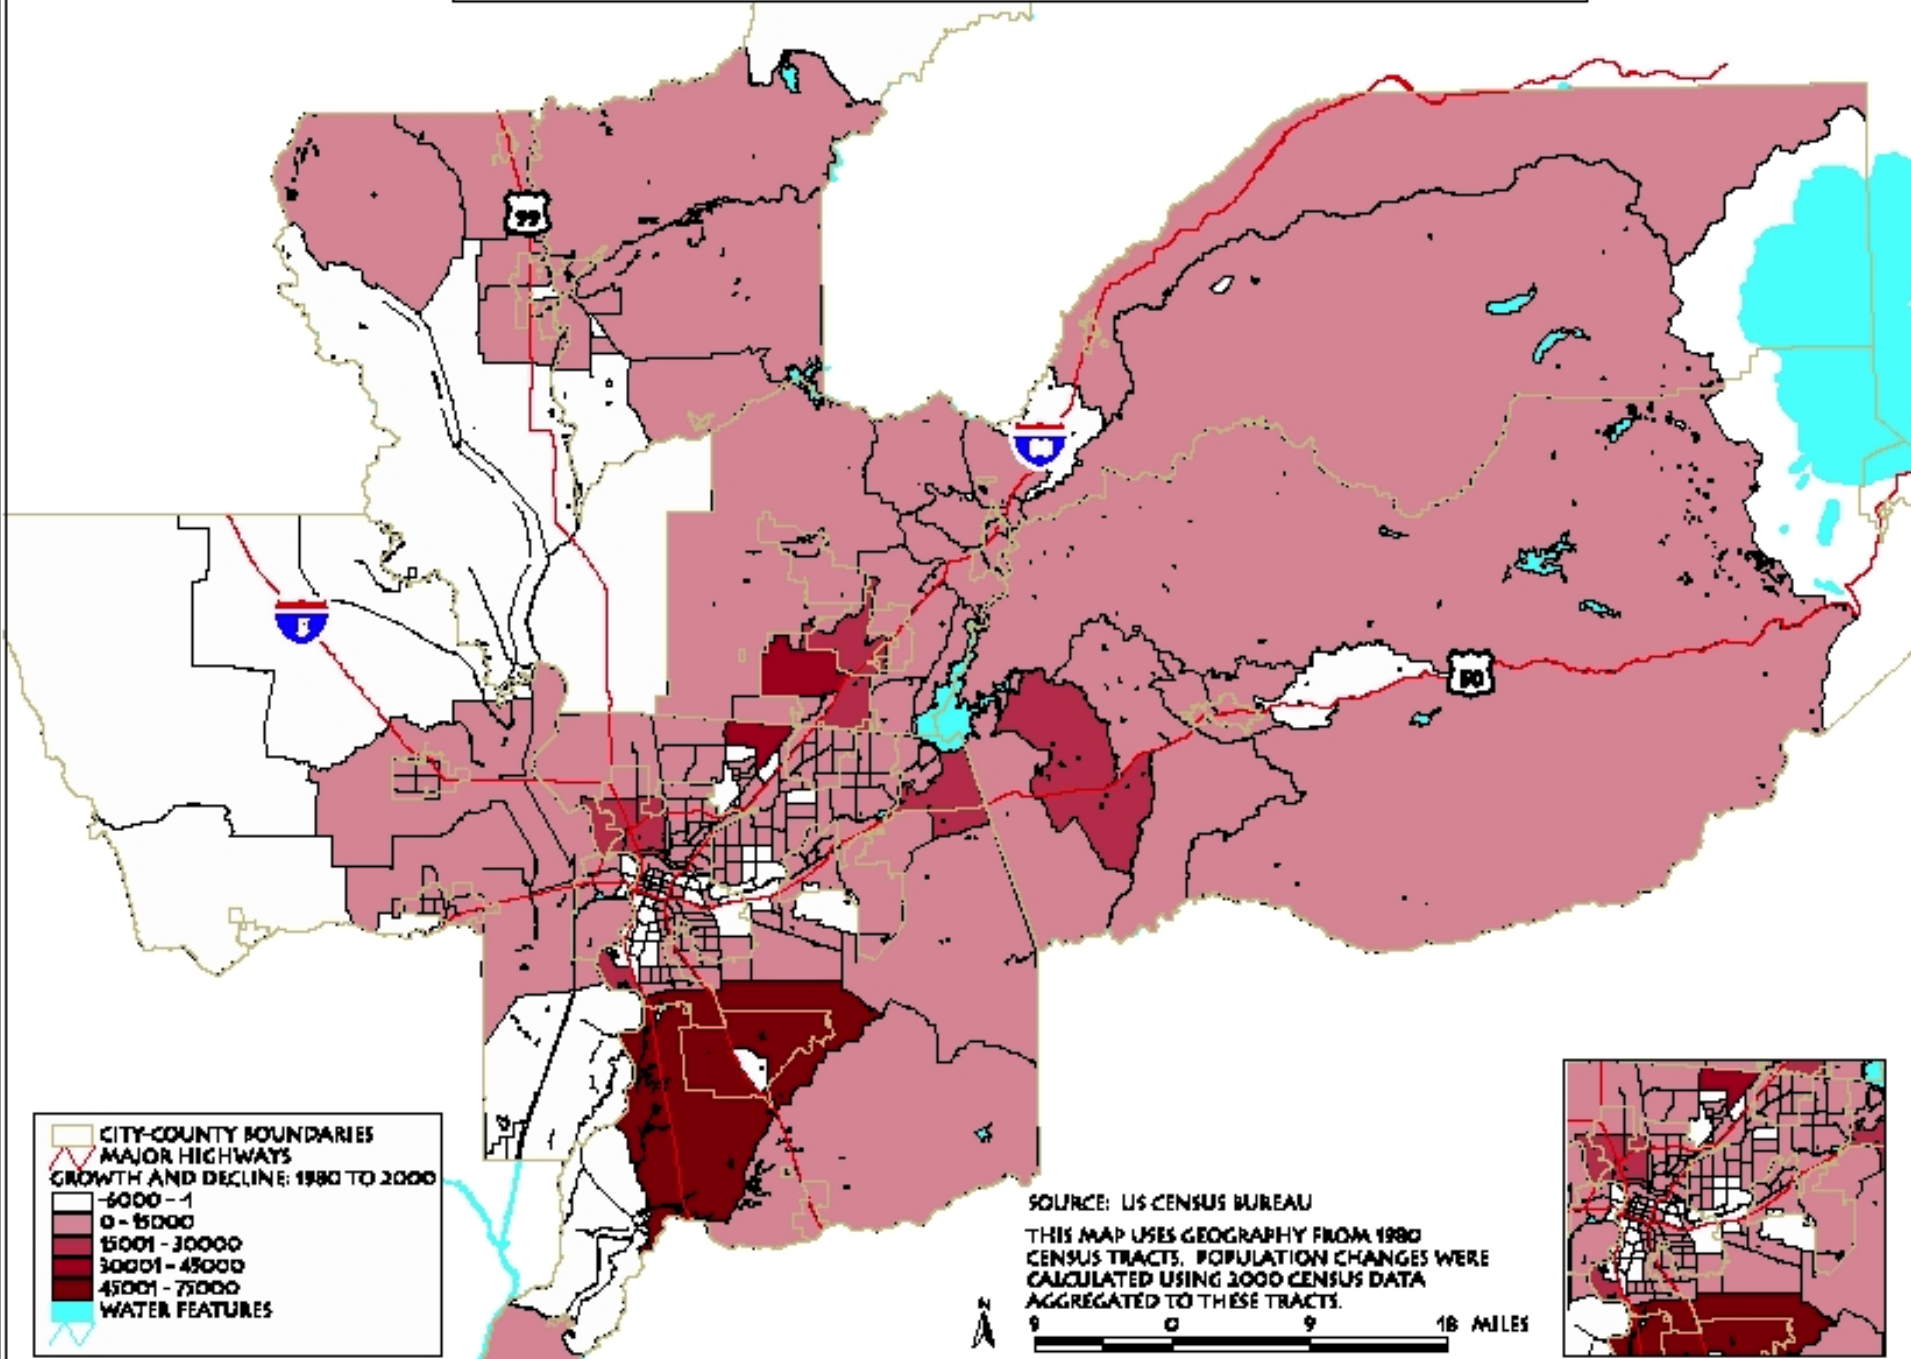

Oak Park, Broadway and Fruitridge Neighborhood Workshop

Blueprint Project

- Regional land use-transportation options for next 50 years
- Neighborhood workshops provide “reality check”— we want your opinions!
- Results will influence county-wide options. Sacramento County Workshops:
 - November 15
 - November 22
 - January 10
- Results will also influence regional options
 - Regional conference: April 30, 2004

What You will do Today

- Create one or two planning options
 - test drive “smart growth” concepts, tell us what you like and don’t like
- Use maps, menus, stickers and computer software
- Three planning areas
 - Oak Park
 - Broadway
 - Fruitridge

POPULATION GROWTH AND DECLINE: 1980 TO 2000

How would the region change if the
Base Case Future became reality?