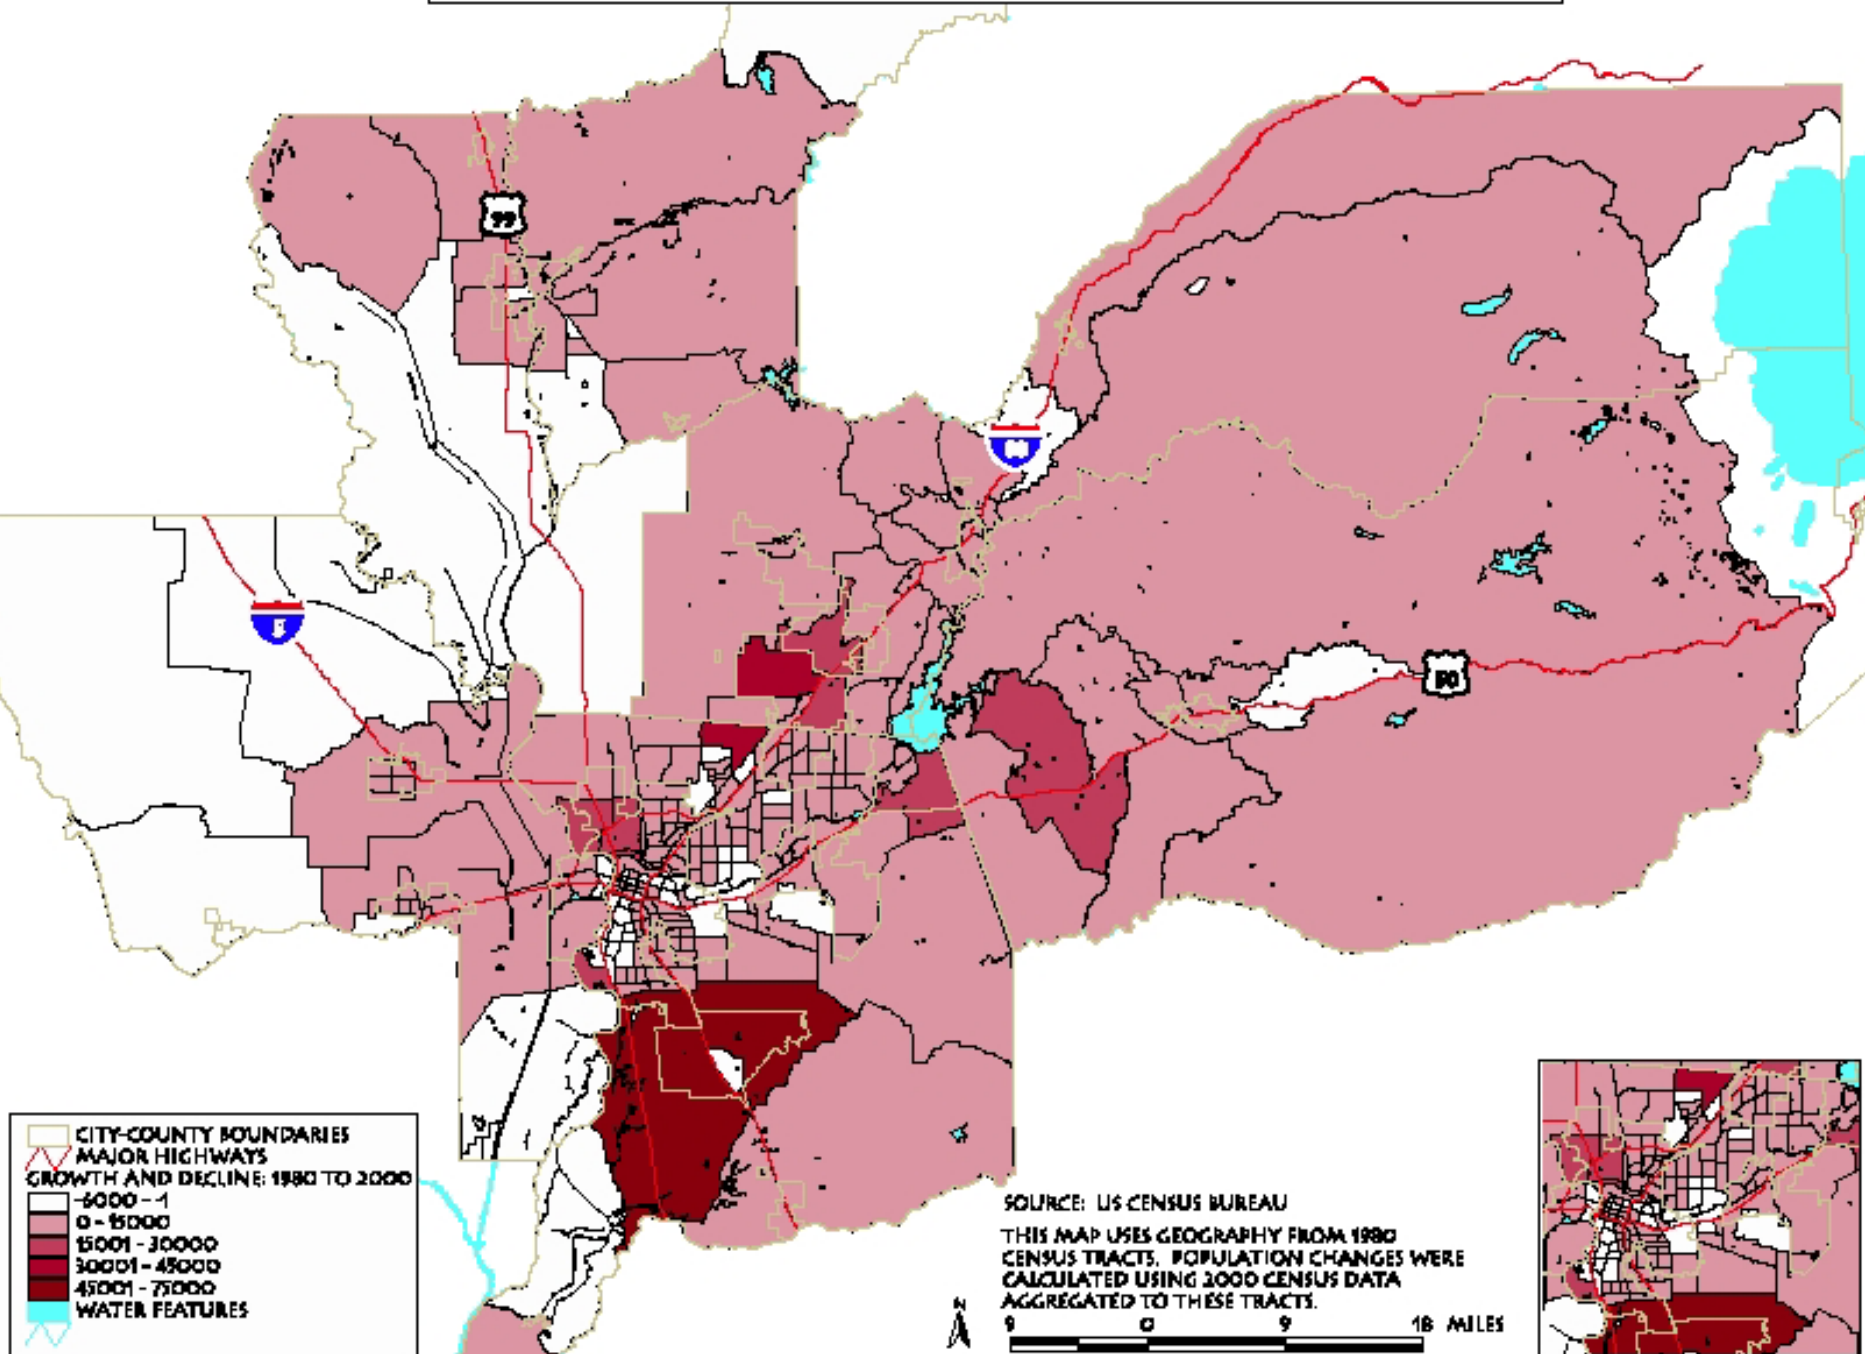

Sacramento Midtown/Downtown Neighborhood Workshop

Blueprint Project

- Regional land use-transportation options for next 50 years
- Neighborhood workshops provide “reality check”— we want your opinions!
- Results will influence county-wide options. Sacramento County Workshops:
 - November 15
 - November 22
 - January 10
- Results will also influence regional options
 - Regional conference: April 30, 2004

What You will do Today

- Create one or two planning options
 - test drive “smart growth” concepts, tell us what you like and don’t like
- Use maps, menus, stickers and computer software
- Three planning areas
 - Rail Yard
 - Midtown C Street
 - Riverfront

POPULATION GROWTH AND DECLINE: 1980 TO 2000

How would the region change if the Base Case Future became reality?